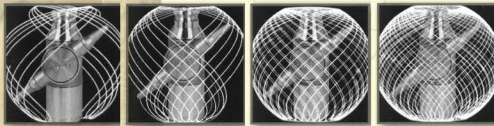

FLOW RATE: 6 gpm (23 lpm)

TEMPERATURE: 140 to 200 F (60 to 95 C)

CLEANING RADIUS: 1.5' (.5 m)

CYCLE TIME: 1-2 minutes

IMPACT: 1lb (.5 kg)

DURABILITY: 800-1200 hrs

DIMENSIONS AND CONNECTIONS

HEIGHT: 12.75" (32.50 cm)

BODY DIAMETER: 1.70" (4.30 cm)

WEIGHT: 5.5 lbs (2.50 kg)

CLEARANCE: 2" (50 mm)

CONNECTION: 3/8" F-NPT

ACCESSORIES: Filter, Bi-Pod, Pump

ELIMINATE PRESSURE WASHERS FOR BARREL CLEANING

END THE PRESSURE WASHER MAINTENANCE MADNESS - ALL YOU NEED IS 60 PSI AND 6 GPM